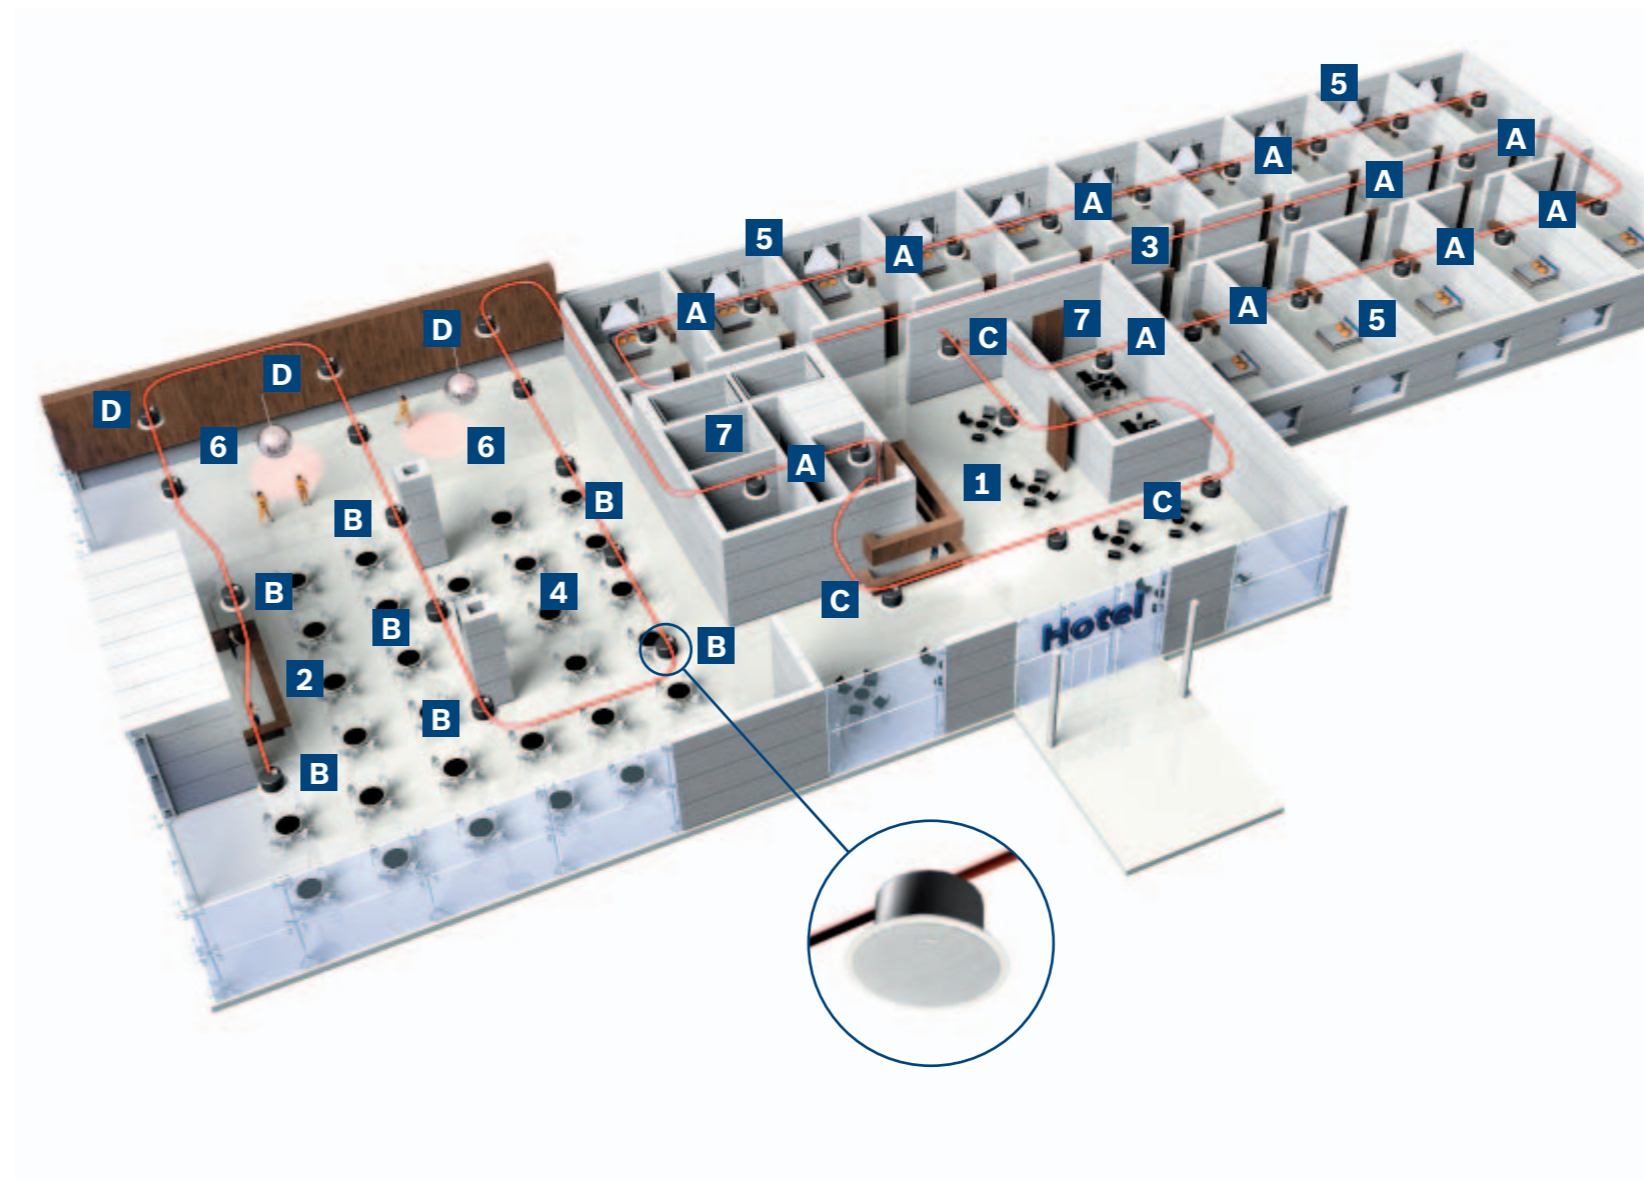

Give your guests the right impression

Premium-sound sets the right tone, with rich background music and clear announcements.

- 1 Lobby
- 2 Bar
- 3 Corridors
- 4 Restaurant
- 5 Rooms
- 6 Eventing area
- 7 Offices

Premium-sound ceiling loudspeakers

- A Flush mount 4" ceiling loudspeaker LC2-PC30G6-4
- B Flush mount 8" ceiling loudspeaker LC2-PC30G6-8
- C High-ceiling loudspeaker LC2-PC60G6-8H
- D High-efficiency ceiling loudspeaker LC2-PC60G6-12