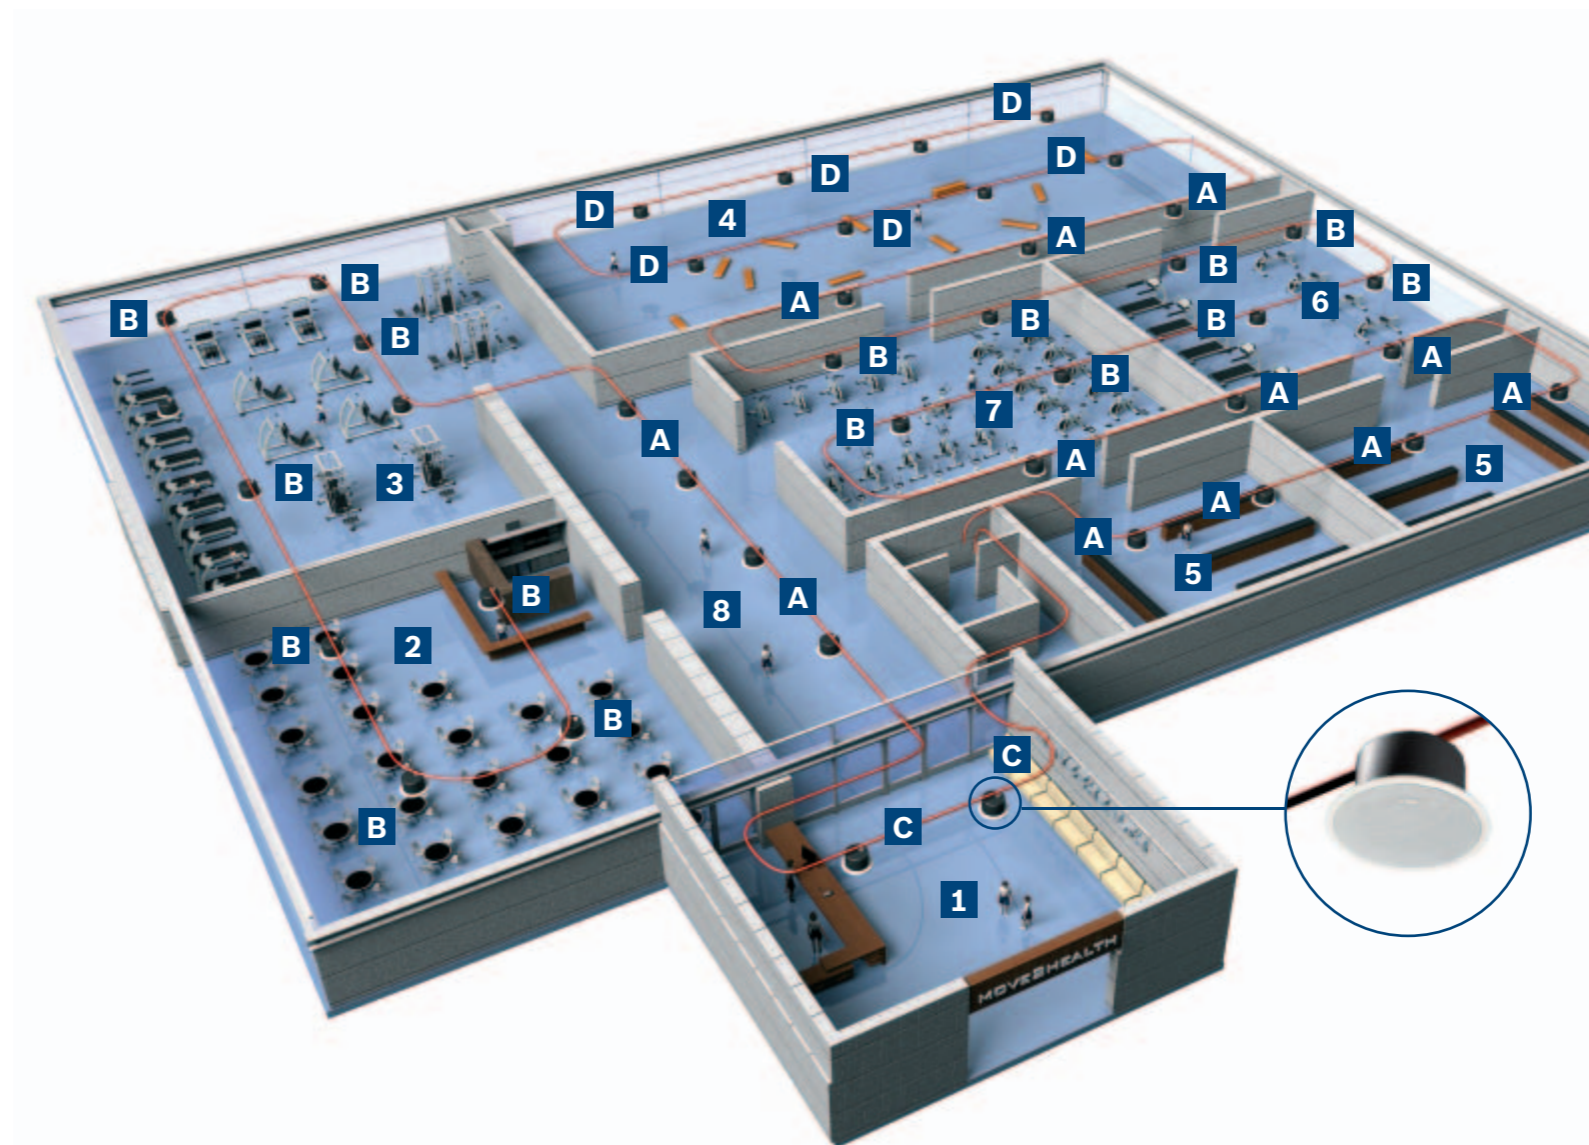

Premium-sound family	Power	Size	Ceiling	Specifics
Flush mount 4" ceiling loudspeaker	30 W	4"	low ceiling	<b>LC2-PC30G6-4</b> - large opening angle - conventional rooms and areas that need a tight fit - excellent bandwidth - compact design - two-piece packaging
Flush mount 8" ceiling loudspeaker	30 W	8"	normal ceiling	<b>LC2-PC30G6-8</b> - full-range acoustic punch - excellent bandwidth - high power handling - amazing bass response - two-piece packaging
Tight-ceiling loudspeaker	30 W	8"	limited vertical installation space	<b>LC2-PC30G6-8L</b> - low-profile version of LC2-PC30G6-8 - two-piece packaging
High-ceiling loudspeaker	60 W	8"	high ceiling	<b>LC2-PC60G6-8H</b> - high ceilings - reverberant challenging rooms - excellent intelligibility and definition - two-piece packaging
Subwoofer	60 W	10"	all ceilings	<b>LC2-PC60G6-10</b> - compact ceiling subwoofer - incredible low-frequency performance down to 45 Hz - to be used with 4" and 8" ceiling models - two-piece packaging
High-efficiency ceiling loudspeaker	64 W	12"	high ceiling	<b>LC2-PC60G6-12</b> - high sensitivity 100 dB / 1W / 1m - smooth frequency response - threaded rods / rigging points for suspended- or open ceiling mounting - single-piece packaging

## Health Center. Create an environment that inspires and recharges.

### Welcome to the easy installation

Premium-sound Ceiling Loudspeakers are easy to install, even in tight, suspended ceilings. Every model is shipped with a tile bridge and mounting ring, ready to install, right out of the box. EVAC compliance means the speakers have added reliability and will ensure proper working of the voice evacuation system in the event of an emergency. Wide dispersion means fewer speakers can be used to cover a larger area, so the installation can be both efficient and cost-effective. That makes Premium-sound the economical choice, too.