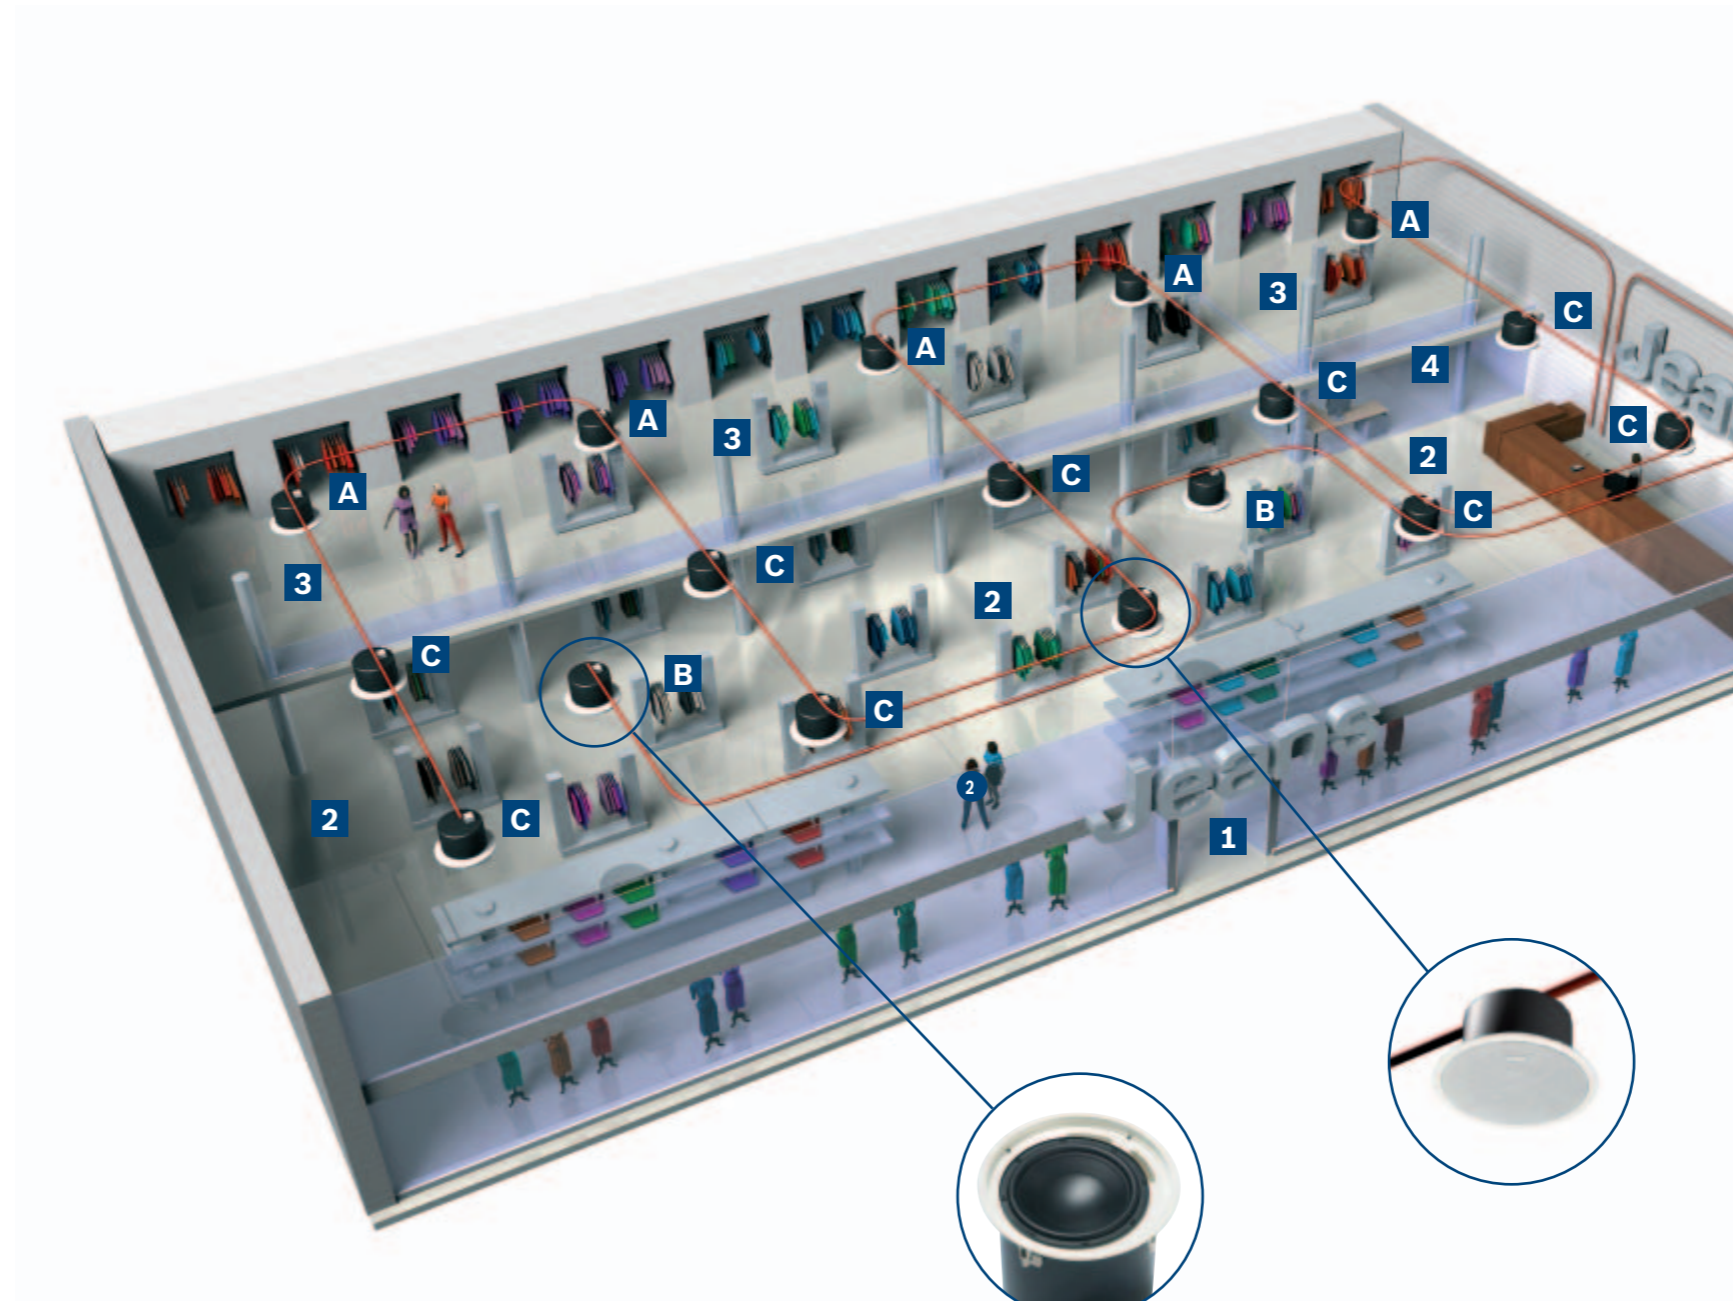

Subwoofer

Play up your personality

Premium-sound speakers are the perfect fit for every style. The removable grill and baffles are easy to paint, so the loudspeaker can match any interior for a professional, polished appearance. The compact format allows the speakers to be installed in vertical tight spaces, so there's no need to sacrifice ceiling space to get great sound. Music and announcements always stay clear, without being scattered. And, for the back offices, it takes only a few small Premium-sound loudspeakers to provide complete coverage of a large area.